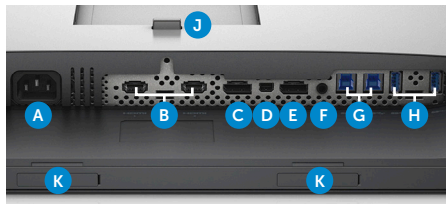

Connectors

- **A** AC Power
- **B** HDMI
- **C** DisplayPort (in)
- **D** Mini DisplayPort (in)
- **E** DisplayPort (out)
- **F** Audio line-out
- **G** USB upstream
- **H** USB downstream
- **I** USB downstream (BC1.2)***
- **J** Stand lock
- **K** Dell soundbar mounting slots

What's in the box?

Components

- Monitor panel
- Stand

Cables

- Power cable (varies by country)
- DP to mDP, and USB 3.0 upstream cables

Documentation

- Factory color calibration report
- Drivers and documentation media (CD)
- Quick Setup Guide
- Safety, environmental and regulatory information

¹ Dell PremierColor

² Dell monitors are #1 Worldwide for 3 consecutive years. Source: IHS Global Inc. Desktop Monitor Market Tracker (2013 to 2015) ID#G16000073

³ Registered in US and Canada only.

⁴ For charging BC1.2 devices and also supports up to 2A when powering standard USB devices.

⁵ DisplayPort 1.2: Supports High Bit Rate 2 (HBR2) and Multi-stream transport (MST).

⁶ AdobeRGB color gamut is based on CIE1931 test standard.

⁷ Dell recommends optional X-Rite i1Display Pro colorimeter for generating custom palettes. Optional and sold separately. You can purchase the X-Rite i1Display Pro colorimeter at Dell.com (select countries) or from any X-Rite online reseller.

⁸ In the event you discover even one bright pixel on the Dell UltraSharp 30 Monitor during the Limited Hardware Warranty period, a free panel exchange is guaranteed. (see pixel panel info located on Dell.com web page for complete details): <http://support.dell.com/support/topics/global.aspx/support/kcs/document?docid=414288>

⁹ EPEAT Gold registered in the U.S. EPEAT registration varies by country. See www.epeat.net for registration status by country.

¹⁰ USB 3.0 does not support graphics output. USB 3.0 rate of data transfer can only be achieved with a computer that supports USB 3.0.

Dell UltraSharp 30 Monitor with PremierColor | UP3017

Display

Model number	UP3017
Viewable image size (diagonal)	75.62 cm (30 inches)
Active display area	
Horizontal	641.3 mm (25.2 inches)
Vertical	400.8 mm (15.8 inches)
Maximum resolution	2560 x 1600 at 60 Hz
Aspect ratio	16:10
Pixel pitch, PPI	0.251 mm x 0.251 mm, 101 ppi
Brightness (typical)	350 cd/m²
Color gamut (typical)	99% AdobeRGB⁶, 99% sRGB coverage (deltaE of less than 2), 99% REC709, 99% DCI-P3
Color depth	1.07 billion colors
Contrast ratio (typical)	1,000:1 (typical)
Viewing angle (typical) (vertical/horizontal)	178°/178°
Response time (typical)	Fast mode: 6 ms gray-to-gray Normal mode: 8 ms gray-to-gray
Panel technology, surface	In-plane switching, anti-glare with 3H hardness
Backlight	LED
Bezel color	Black
Extra features	Color calibration with SDK software and optional X-rite i1Display Pro colorimeter, KVM capabilities, remote asset management via Dell Command | Monitor, Dell Display Manager compatibility via Easy Arrange (PbP, PiP), Comfortview and flicker-free screen

Connectivity