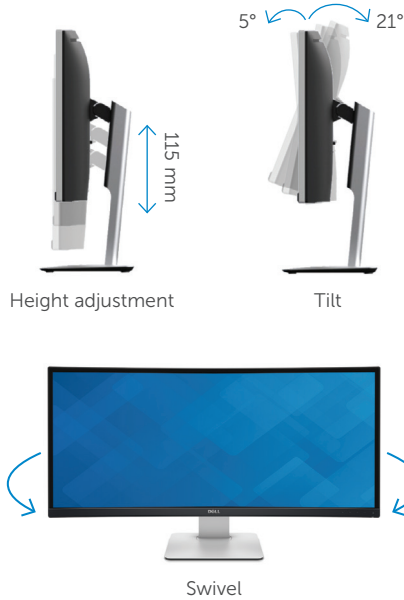

Adjust the U3415W to fit your preferred viewing position:

Connectivity

A AC power connector	F DisplayPort out
B MHL	G Audio line-out
C HDMI	H USB upstream
D DisplayPort in	I USB downstream (4)
E Mini DisplayPort in	J Stand lock